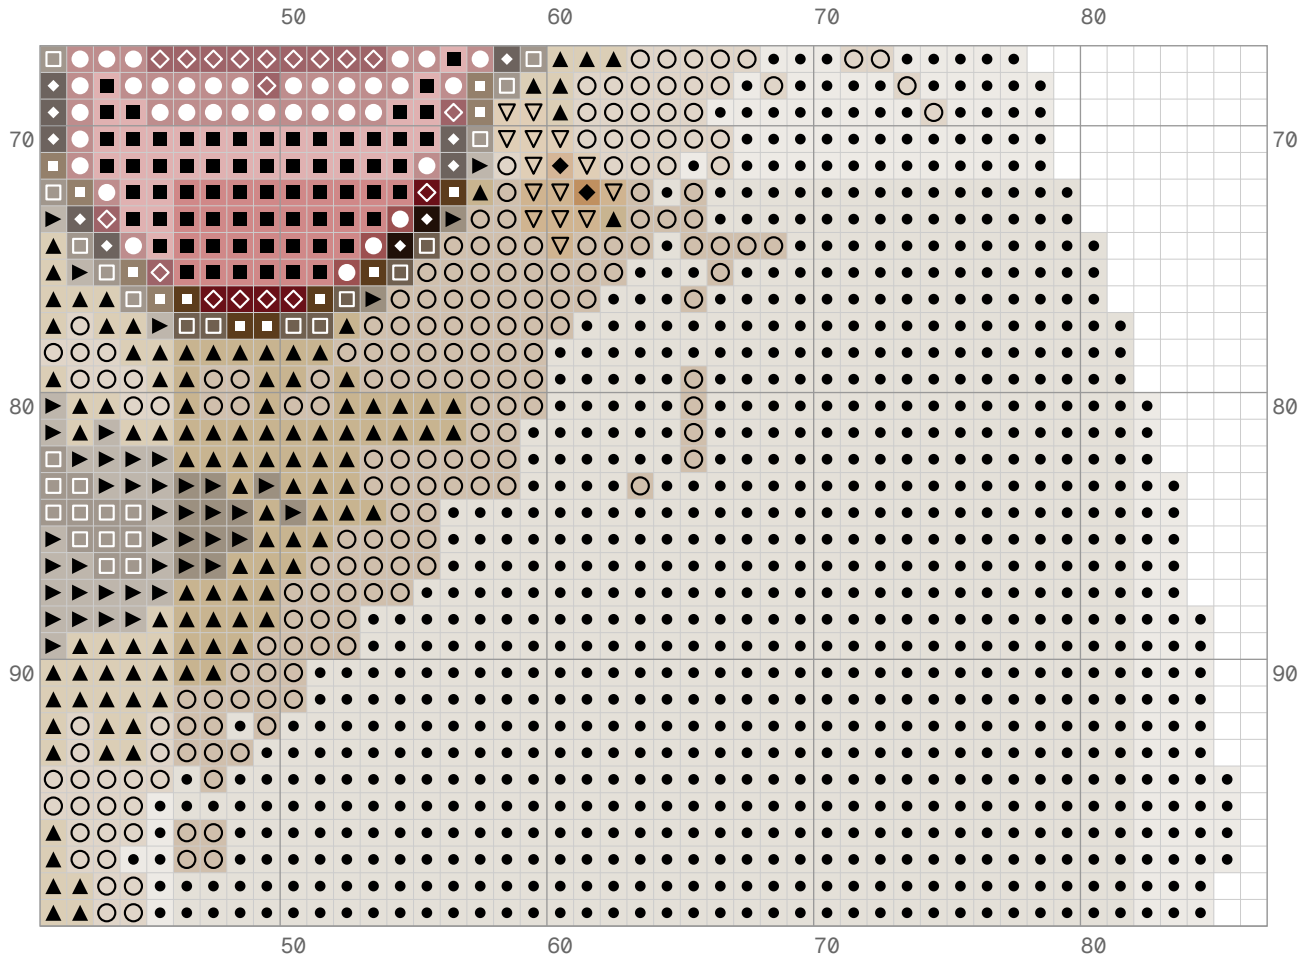

brodette

Demo

Created by Brodette

100 x 100 stitches	18.14 x 18.14 cm
15 DMC colors	14-count Aida
~57h stitching time	5,712 total stitches

Reference photo

Color chart

Chart page map — Color chart

3	4	5
Cols 1–46, Rows 1–72	Cols 42–87, Rows 1–72	Cols 83–100, Rows 1–72
6	7	8
Cols 1–46, Rows 68–100	Cols 42–87, Rows 68–100	Cols 83–100, Rows 68–100

Pattern: 100 × 100 stitches across 6 pages

Symbol chart

Chart page map — Symbol chart

10	11	12
Cols 1–46, Rows 1–72	Cols 42–87, Rows 1–72	Cols 83–100, Rows 1–72
13	14	15
Cols 1–46, Rows 68–100	Cols 42–87, Rows 68–100	Cols 83–100, Rows 68–100

Pattern: 100 × 100 stitches across 6 pages

Thread shopping list

DMC Code	Name	Symbol	Stitches	Skeins
3024	Brown Gray Very Light	filled-	1,185	1 skein
3782	Mocha Brown Light	open-	753	1 skein
612	Drab Brown Light	circle filled-	573	1 skein
3022	Brown Gray Medium	filled-	429	1 skein
3031	Mocha Brown Very Dark	tri- filled-	378	1 skein
3862	Mocha Beige Dark	open-	370	1 skein
422	Hazelnut Brown Light	tri-up filled-	368	1 skein
3371	Black Brown	filled-	335	1 skein
632	Desert Sand Ultra Very Dark	sm- filled- diamond	327	1 skein
869	Hazelnut Brown Very Dark	filled-	315	1 skein
3864	Mocha Beige Light	tri-left open-	276	1 skein
3787	Brown Gray Dark	open-	261	1 skein
223	Shell Pink Medium	square filled-	67	1 skein
221	Shell Pink Very Dark	filled-	38	1 skein
3857	Rosewood Dark	circle open- diamond	37	1 skein

Links go to Amazon. We may earn a small commission.

Stitching key

Symb ol	DMC Code	Color Name	Color
●	3024	Brown Gray Very Light	
○	3782	Mocha Brown Light	
▲	612	Drab Brown Light	
▶	3022	Brown Gray Medium	
■	3031	Mocha Brown Very Dark	
△	3862	Mocha Beige Dark	
◆	422	Hazelnut Brown Light	
◆	3371	Black Brown	
▼	632	Desert Sand Ultra Very Dark	
◀	869	Hazelnut Brown Very Dark	
▽	3864	Mocha Beige Light	
□	3787	Brown Gray Dark	
■	223	Shell Pink Medium	
●	221	Shell Pink Very Dark	
◇	3857	Rosewood Dark	