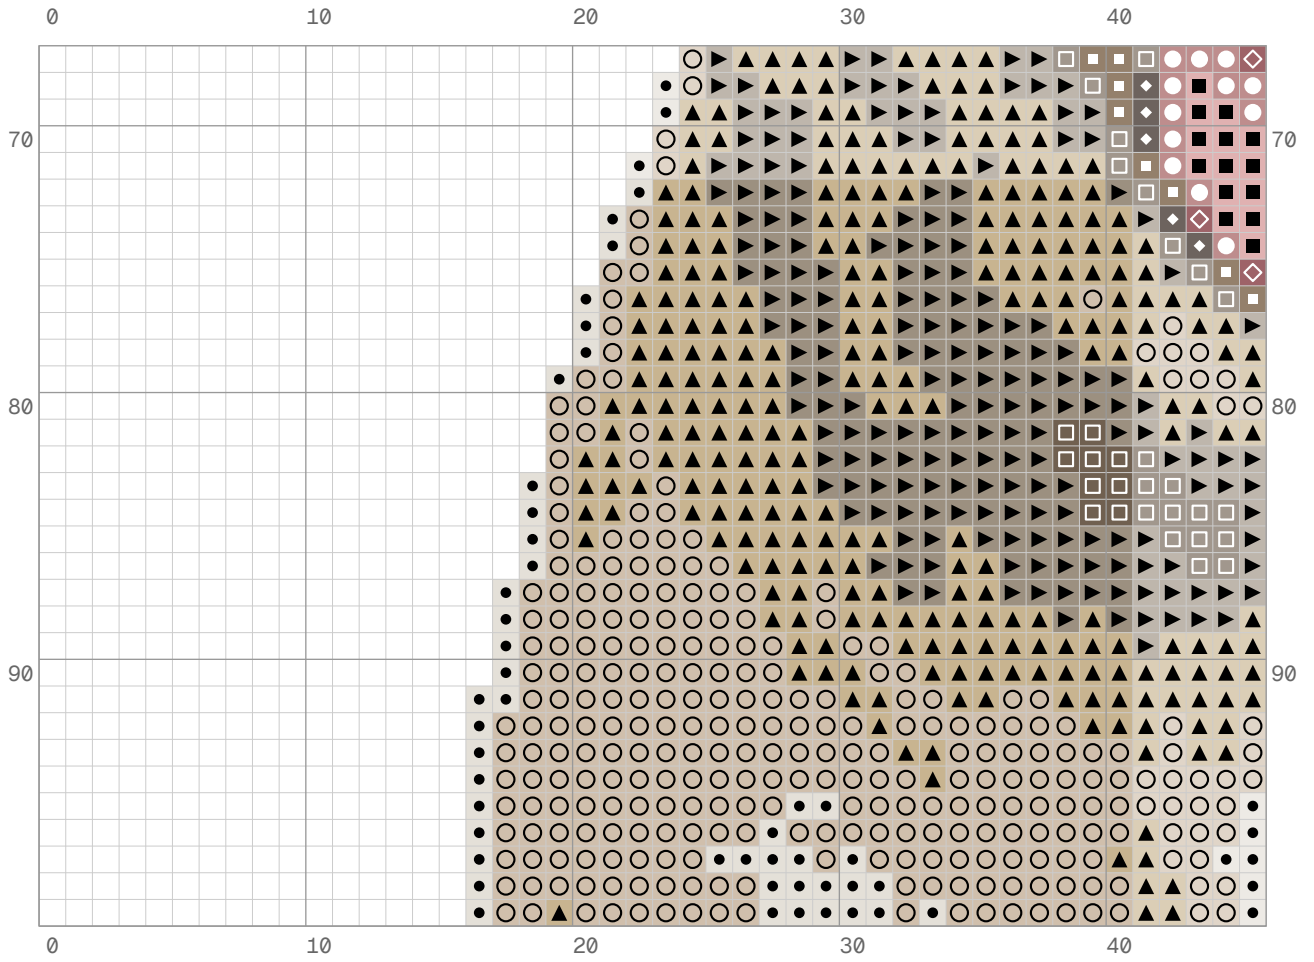

brodette

Demo

Created by Brodette

100 x 100 stitches	18.14 x 18.14 cm
15 DMC colors	14-count Aida
~57h stitching time	5,712 total stitches

Reference photo

Color chart

Chart page map — Color chart

3	4	5
Cols 1–46, Rows 1–72	Cols 42–87, Rows 1–72	Cols 83–100, Rows 1–72
6	7	8
Cols 1–46, Rows 68–100	Cols 42–87, Rows 68–100	Cols 83–100, Rows 68–100

Pattern: 100 × 100 stitches across 6 pages

Symbol chart

Chart page map — Symbol chart

10	11	12
Cols 1–46, Rows 1–72	Cols 42–87, Rows 1–72	Cols 83–100, Rows 1–72
13	14	15
Cols 1–46, Rows 68–100	Cols 42–87, Rows 68–100	Cols 83–100, Rows 68–100

Pattern: 100 × 100 stitches across 6 pages

Thread shopping list

DMC Code	Name	Symbol	Stitches	Skeins
3024	Brown Gray Very Light	filled-	1,185	1 skein
3782	Mocha Brown Light	open-	753	1 skein
612	Drab Brown Light	circle filled-	573	1 skein
3022	Brown Gray Medium	filled-	429	1 skein
3031	Mocha Brown Very Dark	tri- filled-	378	1 skein
3862	Mocha Beige Dark	open-	370	1 skein
422	Hazelnut Brown Light	tri-up filled-	368	1 skein
3371	Black Brown	filled-	335	1 skein
632	Desert Sand Ultra Very Dark	sm- filled- diamond	327	1 skein
869	Hazelnut Brown Very Dark	filled-	315	1 skein
3864	Mocha Beige Light	tri-left open-	276	1 skein
3787	Brown Gray Dark	open-	261	1 skein
223	Shell Pink Medium	square filled-	67	1 skein
221	Shell Pink Very Dark	filled-	38	1 skein
3857	Rosewood Dark	circle open- diamond	37	1 skein

Links go to Amazon. We may earn a small commission.

Stitching key

Symb ol	DMC Code	Color Name	Color
●	3024	Brown Gray Very Light	
○	3782	Mocha Brown Light	
▲	612	Drab Brown Light	
▶	3022	Brown Gray Medium	
■	3031	Mocha Brown Very Dark	
△	3862	Mocha Beige Dark	
◆	422	Hazelnut Brown Light	
◆	3371	Black Brown	
▼	632	Desert Sand Ultra Very Dark	
◀	869	Hazelnut Brown Very Dark	
▽	3864	Mocha Beige Light	
□	3787	Brown Gray Dark	
■	223	Shell Pink Medium	
●	221	Shell Pink Very Dark	
◇	3857	Rosewood Dark	